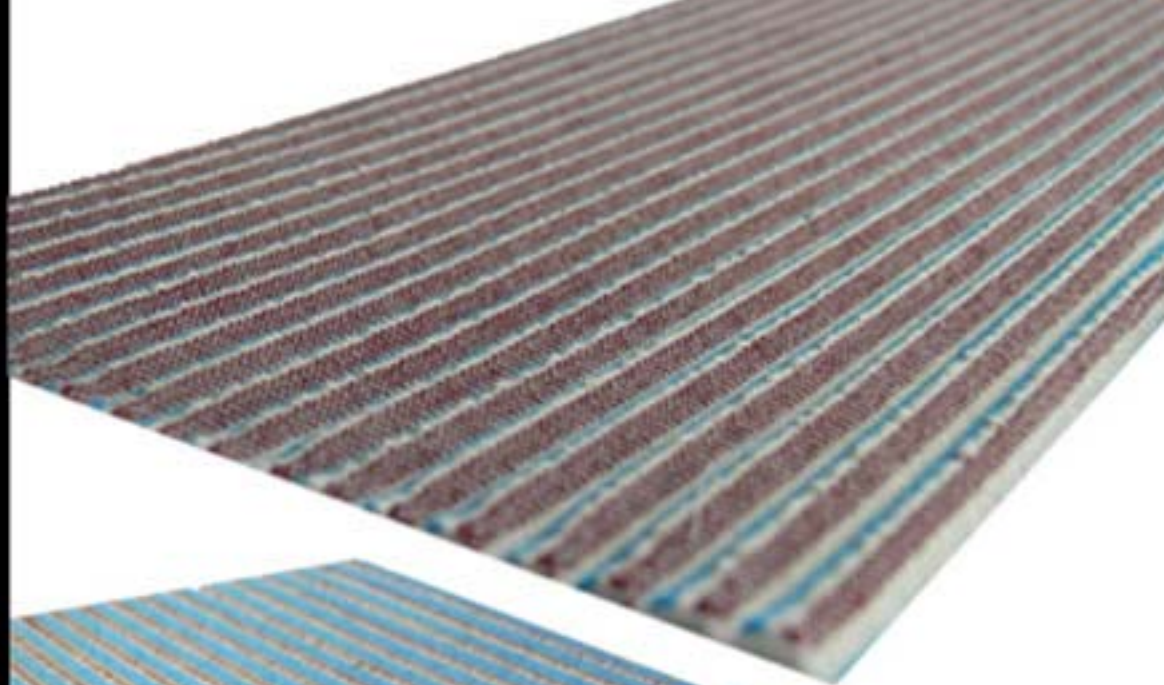

Lyta
COVER RANGE
2010

MOVISI

Impala cover

argent (709)

beige-black (19)

lyta

Highfield cover

MOVISI

Silver grey (141)

Chicago cover

MOVISI

Chicago white-grey (129)

black - grey (189)

white - grey (129)

black (199)

cream white (109)

rose (pink) - apple green (929)

dark purple - brown (789)