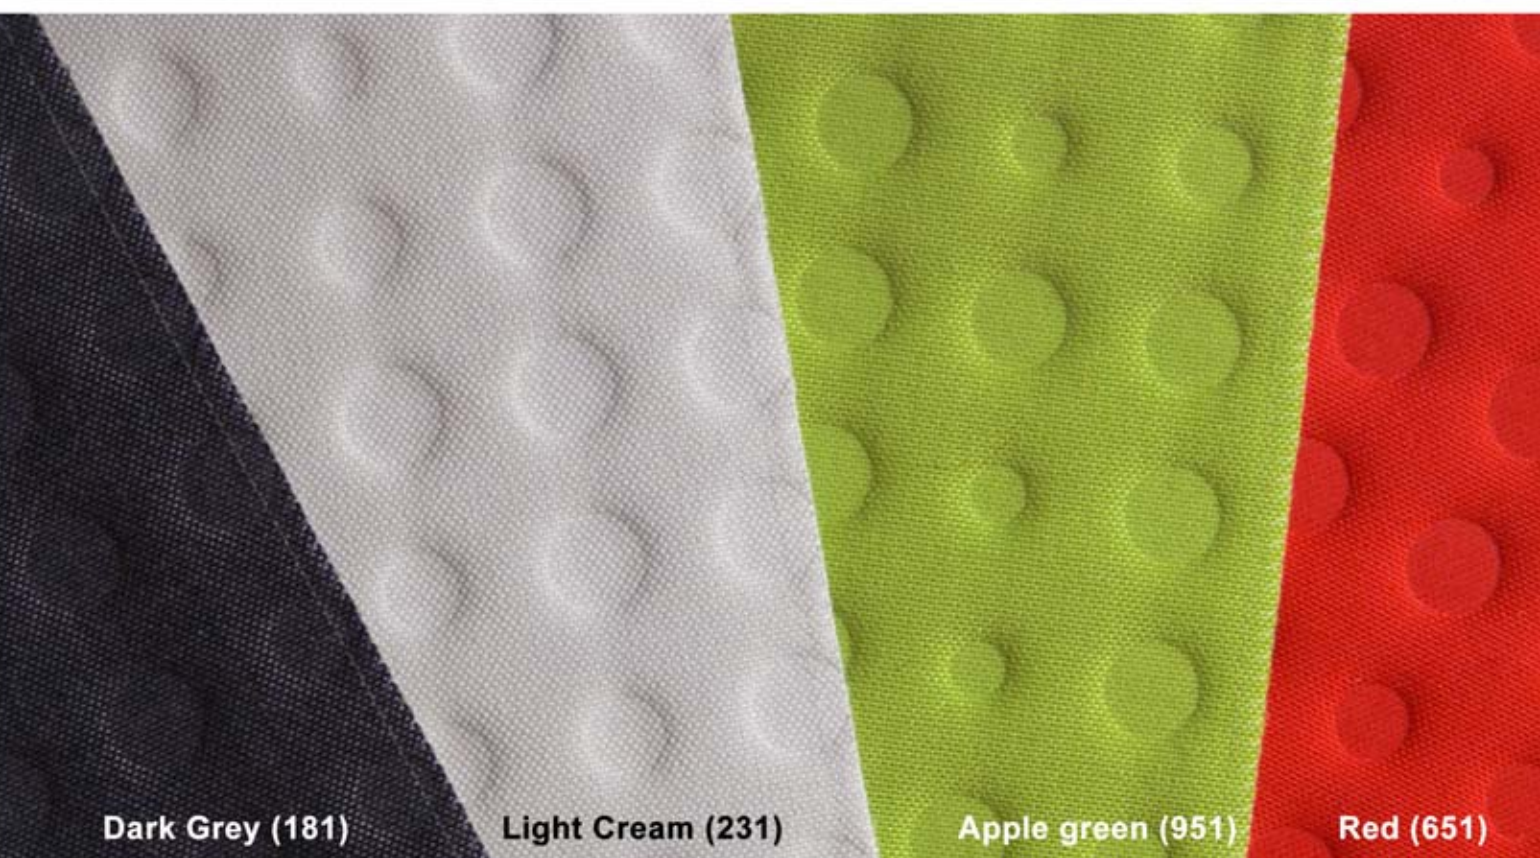

Lyta
COVER RANGE
2010

MOVISI

Impala cover

argent (709)

beige-black (19)

lyta

Highfield cover

MOVISI

Silver grey (141)

Chicago cover

MOVISI

Chicago white-grey (129)

black - grey (189)

white - grey (129)

black (199)

cream white (109)

blue- brown (729)

light blue- yellow (429)

purple blue - gold yellow (489)

dark orange - bright blue (589)

bright orange - dark blue (989)

bright orange - pale blue (529)

soft blue- wine red (829)

bright blue - wine red (889)

rose (pink) - apple green (929)

dark purple - brown (789)